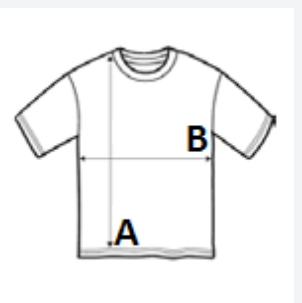

100% organically grown cotton

Natural finish for a softer and smoother feel

Style

100% cotton ribbed collar

Round neck

Neck tape

Fitted cut

Tubular

TARIFF CODE: **61091000**

COUNTRY OF ORIGIN

Bangladesh

SIZE SPECIFICATION (CM)

	S	M	L	XL	2XL
Pcs./📦	100	100	100	100	100
Body Length (A)	61.00	63.00	65.00	67.00	69.00
Chest Width (B)	41.00	44.00	47.00	50.00	53.00

COLORS:

Deep Black

White