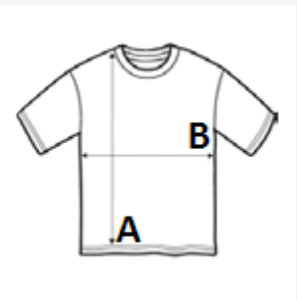

175 g/m² 100% Cotton Tubular No Label Washable at 40°C

2026 : p. 430
2025 : p. 363

MAIN FEATURES:

Quality

100% organically grown cotton
Natural finish for a softer and smoother feel

Style

100% cotton ribbed collar
Round neck
Neck tape
Fitted cut
Tubular

TARIFF CODE: **61091000**

COUNTRY OF ORIGIN

Bangladesh

SIZE SPECIFICATION (CM)

	4A	6A	8A	10A	12A
Pcs./📦	100	100	100	100	100
Body Length (A)	42.00	45.00	48.00	51.00	54.00
Chest Width (B)	29.00	32.00	35.00	38.00	41.00

COLORS:

Deep Black

White