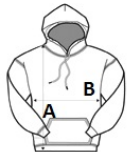

Style

Cut and sewn

Raglan sleeves

2x2 ribbed cuffs and hem

Half moon inside collar

Neck tape

Drawstring with metal eyelets and stoppers

Jersey lined hood

Certifications:

Country Of Origin:

Bangladesh

2026 : p. 124

2025 : p. 183

SIZE SPECIFICATION (CM)

	XS	S	M	L	XL	2XL	3XL
Pcs./	25	25	25	25	25	25	25
Body Length (A)	65	68	69	70	71	72	73
Chest Width (B)	49	52	55	58	61	64	67