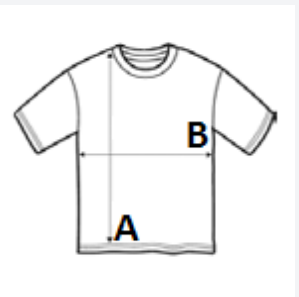

Style

Unisex

Round neck

Cut and sewn

Set-in sleeves

Piqué body and collar

TARIFF CODE: 61099020

SUGGESTED DECORATION

Digital printing (DTF), Embroidery, Flex, Heat transfer, Screen printing, Sublimation

COUNTRY OF ORIGIN

Bangladesh

SIZE SPECIFICATION (CM)

	XS	S	M	L	XL	2XL	3XL
Pcs./📦	100	100	100	100	100	100	100
Body Length (A)	70.00	71.00	72.00	73.00	74.00	75.00	76.00
Chest Width (B)	45.00	48.00	51.00	54.00	57.00	60.00	63.00