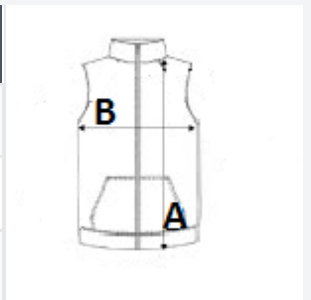

96% polyester, 4% elastane  
100% polyester polar fleece lining  
2 layers

Style

2 zip pockets

TARIFF CODE: 61103099

COUNTRY OF ORIGIN

Bangladesh

SIZE SPECIFICATION (CM)

	S	M	L	XL	2XL
Pcs./📦	10	10	10	10	10
Body Length (A)	62.00	64.00	66.00	68.00	70.00
Chest Width (B)	47.00	50.00	53.00	56.00	59.00