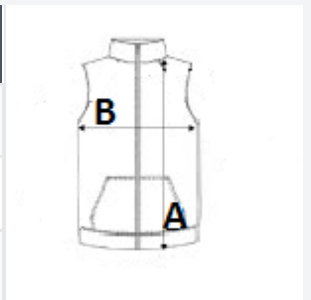

- 96% polyester, 4% elastane
- 100% polyester polar fleece lining
- 2 layers

Style

- 2 zip pockets

TARIFF CODE: **61103099**

COUNTRY OF ORIGIN

**Bangladesh**

SIZE SPECIFICATION (CM)

	S	M	L	XL	2XL	3XL
Pcs./📦	10	10	10	10	10	10
Body Length (A)	68.00	70.00	72.00	74.00	76.00	78.00
Chest Width (B)	54.00	57.00	60.00	63.00	66.00	69.00