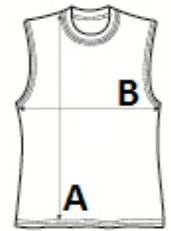

Cut and sewn

Binding at collar and armholes

TARIFF CODE: 61099020

SUGGESTED DECORATION

Embroidery, Flex, Heat transfer, Screen printing, Sublimation

COUNTRY OF ORIGIN

Bangladesh

SIZE SPECIFICATION (CM)

	S	M	L	XL	2XL	3XL
Pcs./📦	50	50	50	50	50	50
Body Length (A)	69.00	71.00	73.00	74.00	75.00	76.00
Chest Width (B)	45.00	48.00	51.00	54.00	57.00	60.00

COLORS:

■ Black

■ Aqua

■ French Navy

■ Royal Blue

■ Neon Green