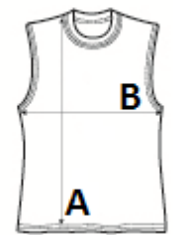

Cut and sewn

Binding at collar and armholes

TARIFF CODE: 61099020

SUGGESTED DECORATION

Embroidery, Flex, Heat transfer, Screen printing, Sublimation

COUNTRY OF ORIGIN

Bangladesh

SIZE SPECIFICATION (CM)

	S	M	L	XL	2XL	3XL
Pcs./📦	50	50	50	50	50	50
Body Length (A)	69.00	71.00	73.00	74.00	75.00	76.00
Chest Width (B)	45.00	48.00	51.00	54.00	57.00	60.00

COLORS:

■ Black

■ Royal Blue

■ French Navy

■ Aqua

■ Neon Green