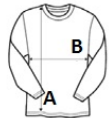

SIZE SPECIFICATION (CM)

	S	M	L	XL	2XL	3XL
Pcs./	50	50	50	50	50	50
Body Length (A)	70	72	74	76	77	78
Chest Width (B)	49	52	55	58	61	64