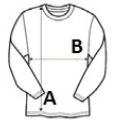

**SO02071 SOL'S SPORTY LSL MEN - LONG SLEEVE SPORTS T-SHIRT**

**MAIN FEATURES**

140 g/m<sup>2</sup>

**Quality**

100% breathable polyester

**Style**

Round neck

Cut and sewn

Binding at collar

**Suggested Decoration:**

Embroidery, Flex, Heat transfer, Screen printing, Sublimation

**Certifications:**

**Country Of Origin:**

Bangladesh

2026 : p. 338

2025 : p. 306

**SIZE SPECIFICATION (CM)**

|                        | S  | M  | L  | XL | 2XL | 3XL |
|------------------------|----|----|----|----|-----|-----|
| <b>Pcs./</b>           | 50 | 50 | 50 | 50 | 50  | 50  |
| <b>Body Length (A)</b> | 70 | 72 | 74 | 76 | 77  | 78  |
| <b>Chest Width (B)</b> | 49 | 52 | 55 | 58 | 61  | 64  |