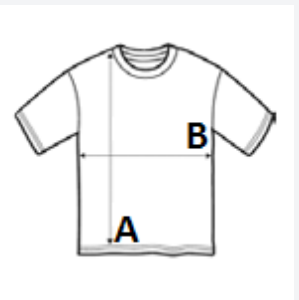

Style

Binding on collar

Raglan sleeves

Longer back

TARIFF CODE: **61099020**

SUGGESTED DECORATION

Embroidery, Flex, Heat transfer, Screen printing, Sublimation

COUNTRY OF ORIGIN

China

SIZE SPECIFICATION (CM)

	6A	8A	10A	12A
Pcs./📦	50	50	50	50
Body Length (A)	47.00	50.00	54.00	58.00
Chest Width (B)	35.00	37.00	40.00	43.00
Kid's height	106-116	118-128	130-140	142-152

COLORS:

- Black
- Royal Blue
- French Navy
- Aqua
- Neon Green
- Apple Green
- Neon Orange
- Neon Pink 2
- Red
- White
- Neon Yellow