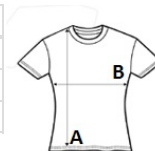

SO01159 SOL'S SPORTY WOMEN - RAGLAN SLEEVED T-SHIRT

MAIN FEATURES

140 g/m²

Quality

100% breathable polyester - Dry fit

Style

Binding on collar

Raglan sleeves

SIZE SPECIFICATION (CM)

	XS	S	M	L	XL	2XL
Pcs./	50	50	50	50	50	50
Body Length (A)	60	62	64	66	68	70
Chest Width (B)	41	44	47	50	53	56

COLORS:

- Apple Green
- Aqua
- Black
- Dark Purple
- French Navy
- Neon Coral
- Neon Green
- Neon Orange
- Neon Pink 2
- Neon Yellow
- Petroleum Blue
- Red
- Royal Blue
- White