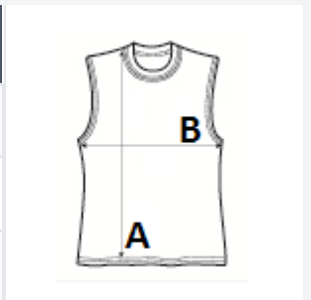

190 g/m²

Cotton / Elastane

Crop

Tear-Away Label

Washable at 40°C

2026 : p. 67

MAIN FEATURES:

Racer shaping on front and back

Cropped length

Stretch fabric

Wash dark colours separately

TARIFF CODE:

61091000

SUGGESTED DECORATION

Embroidery

COUNTRY OF ORIGIN

Bangladesh

SIZE SPECIFICATION (CM)

| | XS | S | M | L | XL |
|-----------------|-------|-------|-------|-------|-------|
| Pcs./📦 | 36 | 36 | 36 | 36 | 36 |
| Body Length (A) | 35.50 | 37.00 | 38.50 | 40.00 | 41.50 |
| Chest Width (B) | 33.00 | 35.00 | 37.00 | 39.00 | 41.00 |