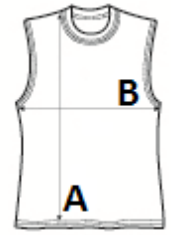

190 g/m<sup>2</sup>

Cotton / Elastane

Tear-Away Label

Washable at 40°C

2026 : p. 67

MAIN FEATURES:

Racer shaping on front and back

Cropped length

Stretch fabric

Wash dark colours separately

TARIFF CODE: 61091000

SUGGESTED DECORATION

Embroidery

COUNTRY OF ORIGIN

Bangladesh

SIZE SPECIFICATION (CM)

	XS	S	M	L	XL
Pcs./📦	36	36	36	36	36
Body Length (A)	35.50	37.00	38.50	40.00	41.50
Chest Width (B)	33.00	35.00	37.00	39.00	41.00

COLORS:

Black

White