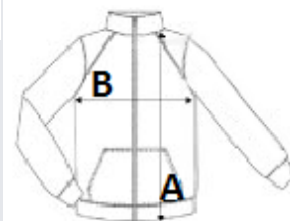

## SIZE SPECIFICATION (CM)

	S	M	L	XL	2XL	3XL
Pcs./📦	16	16	16	16	16	16
Body Length (A)	76.50	76.50	79.00	79.00	81.50	81.50
Chest Width (B)	53.50	57.50	61.50	65.50	70.50	74.50
Sleeve Length (C)	67.00	68.00	69.00	70.00	71.00	72.00