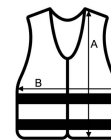

Hook and loop fastening

**Suggested Decoration:**

Embroidery, Heat transfer, Screen printing

**Country Of Origin:**

China

**SIZE SPECIFICATION (CM)**

	<b>3/4</b>	<b>5/6</b>	<b>7/8</b>
<b>Pcs./</b>	50	50	50
<b>Body Length (A)</b>	39	42	46
<b>Chest Width (B)</b>	36	40	44