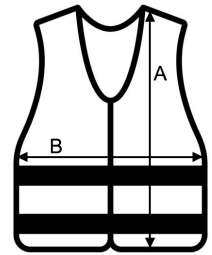

Reflective details for enhanced visibility

Conforms with ISO EN17353

Hook and loop fastening

TARIFF CODE: **62113390**

SUGGESTED DECORATION

Embroidery, Heat transfer, Screen printing

COUNTRY OF ORIGIN

China

SIZE SPECIFICATION (CM)

	3/4	5/6	7/8	9/10	11/12	32	34
Pcs./📦	50	50	50	50	50	50	50
Body Length (A)	40.00	43.00	46.00	50.00	54.00	58.00	62.00
Chest Width (B)	43.00	44.00	46.00	48.00	50.00	52.00	54.00

COLORS: