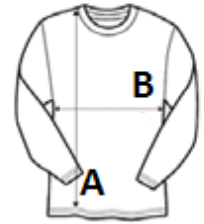

COUNTRY OF ORIGIN

SIZE SPECIFICATION (CM)

	S	M	L	XL	2XL	3XL
Pcs./📦	24	24	24	24	24	24
Body Length (A)	67.00	69.00	71.00	72.00	74.00	75.00
Chest Width (B)	42.50	45.00	47.50	50.00	52.50	55.00