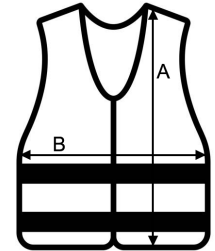

TARIFF CODE: **62113310**

SUGGESTED DECORATION

Embroidery, Heat transfer, Screen printing

COUNTRY OF ORIGIN

China

SIZE SPECIFICATION (CM)

	S	M	L	XL	2XL	3XL
Pcs./📦	24	24	24	24	24	24
Body Length (A)	72.50	72.50	72.50	72.50	72.50	72.50
Chest Width (B)	56.00	58.00	60.00	64.00	66.00	68.00