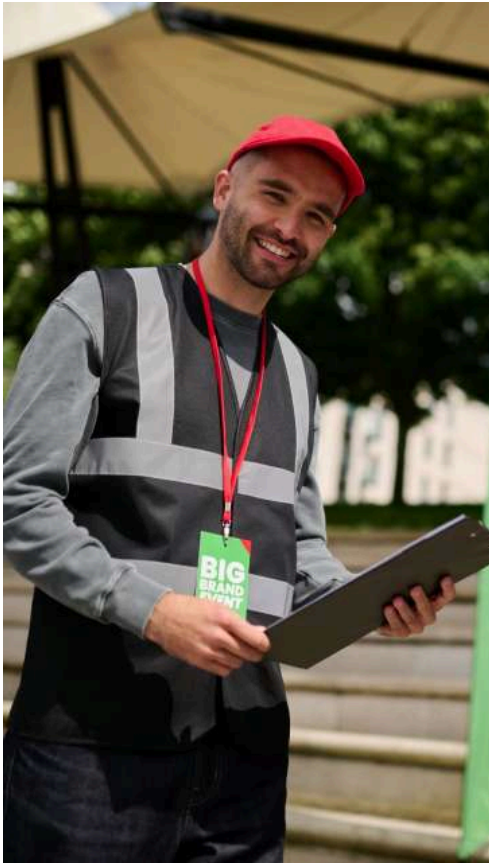

120 g/m² 100% Polyester Tear-Away Label

MAIN FEATURES:

Fabric Information

100% polyester

Special Features

New additions to hi-visibility/workwear range
Developed to offer identification to various working sectors
Made from 100% Polyester, with reflective tapes
This item is not certified, as it is for identification purposes only

TARIFF CODE: **62113310**

SUGGESTED DECORATION

Embroidery, Heat transfer, Screen printing

COUNTRY OF ORIGIN

China