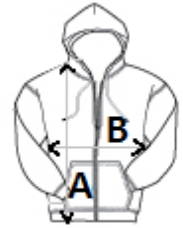

Centre front zip

TARIFF CODE: **61103091**

SUGGESTED DECORATION

Embroidery, Heat transfer, Screen printing

COUNTRY OF ORIGIN

Bangladesh

SIZE SPECIFICATION (CM)

	XS	S	M	L	XL	2XL	3XL
Pcs./📦	16	16	16	16	16	16	16
Body Length (A)	68.50	68.50	71.00	73.50	73.50	76.00	76.00
Chest Width (B)	45.50	49.50	53.50	57.50	61.50	66.50	70.50