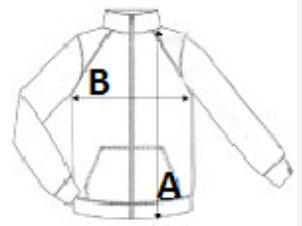

## MAIN FEATURES:

**Fabric Information**

100% polyester marl knit effect fleece  
220gsm 1 side anti-pill Symmetry fleece  
Super soft handle  
Quick drying

**Special Features**

Chin guard  
2 zipped lower pockets  
Self fabric cuffs  
This product has no external logo branding  
Made using recycled materials

## SIZE SPECIFICATION (CM)

	S	M	L	XL	2XL	3XL
Pcs./📦	16	16	16	16	16	16
Body Length (A)	65.00	66.00	67.00	68.00	69.00	70.00
Chest Width (B)	52.00	56.00	60.00	64.00	69.00	73.00
Sleeve Length (C)	66.00	68.50	71.00	71.00	73.50	73.50