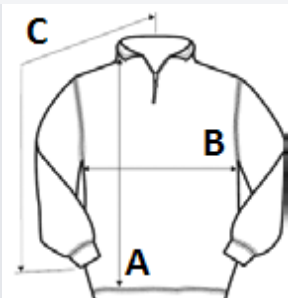

REGATTA
PROFESSIONAL170 g/m²

100% Polyester

MAIN FEATURES:

Fabric Information

170 series Microfleece

Layer Lite Fabric Technology

Special Features

Fleece cuffs

TARIFF CODE: **61023090**

COUNTRY OF ORIGIN

Bangladesh

SIZE SPECIFICATION (CM)

	XS
Pcs./📦	16
Body Length (A)	0.00
Chest Width (B)	0.00
Sleeve Length (C)	0.00

COLORS:

■ Black

■ Dark Navy