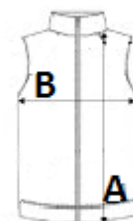

TARIFF CODE: 62014010

SUGGESTED DECORATION

Heat transfer, Screen printing

COUNTRY OF ORIGIN

Myanmar

SIZE SPECIFICATION (CM)

	S	M	L	XL	2XL
Pcs./📦	8	8	8	8	8
Body Length (A)	71.00	71.00	73,5	73,5	76.00
Chest Width (B)	49.00	53.00	57.00	61.00	66.00