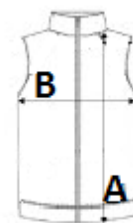

2 zipped side pockets

Made using recycled materials

"

TARIFF CODE: 62014010

SUGGESTED DECORATION

Heat transfer, Screen printing

COUNTRY OF ORIGIN

Myanmar

SIZE SPECIFICATION (CM)

	S	M	L	XL	2XL	3XL
Pcs./📦	8	8	8	8	8	8
Body Length (A)	70,5	70,5	73.00	73.00	75,5	75,5
Chest Width (B)	58.00	60.00	64.00	68.00	73.00	77.00

COLORS:

Strong Blue/Navy

Seal Grey/Black

Solar/Black