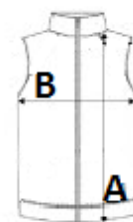

Special Features

Inner zip guard

2 zipped lower pockets

This product has no external logo branding

Stretch binding to armholes and hem

TARIFF CODE: **62024010**

COUNTRY OF ORIGIN

Myanmar

SIZE SPECIFICATION (CM)

	S	M	L	XL	2XL	3XL
Pcs./☒	12	12	12	12	12	12
Body Length (A)	65.00	65.00	67,5	67,5	70.00	70.00
Chest Width (B)	49,5	51,5	54.00	56,5	60.00	63.00

COLORS:

■ Black/Black

■ Navy/French Blue