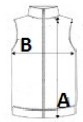

Men's 180gsm body insulation wadding weight

Polyester taffeta lining

Special Features

2 lower pockets

Internal zipped embroidery access

This product has no external logo branding

Suggested Decoration:

Embroidery, Heat transfer, Screen printing

Country Of Origin:

Myanmar

Wash dark colours separately

SIZE SPECIFICATION (CM)

	XS
Pcs./📦	12
Body Length (A)	65.50
Chest Width (B)	47

COLORS:

 Navy