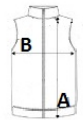

Men's 180gsm body insulation wadding weight

Polyester taffeta lining

Special Features

2 lower pockets

Internal zipped embroidery access

This product has no external logo branding

Suggested Decoration:

Embroidery, Heat transfer, Screen printing

Country Of Origin:

Myanmar

Wash dark colours separately

SIZE SPECIFICATION (CM)

	XS
Pcs./	12
Body Length (A)	65.50
Chest Width (B)	47

COLORS:

Navy