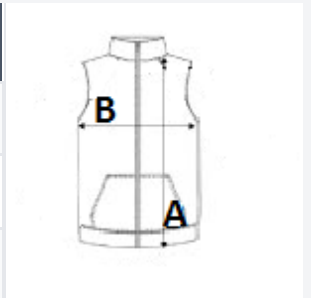

Inside pocket

Concealed zip entrance in lining for embroidery access

This product has no external logo branding

TARIFF CODE: **62024010**

SUGGESTED DECORATION

Embroidery, Screen printing, Heat transfer, DTG

COUNTRY OF ORIGIN

Bangladesh

SIZE SPECIFICATION (CM)

	XS	S	M	L	XL	2XL	3XL
Pcs./☐	12	12	12	12	12	12	12
Body Length (A)	63.00	65.50	65.50	68.00	68.00	70.50	70.50
Chest Width (B)	48.00	50.10	52.50	55.00	57.50	61.25	63.75