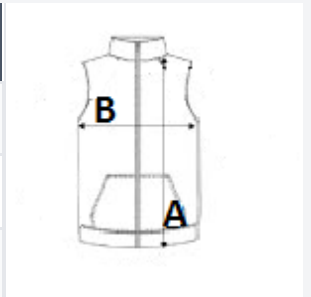

Screen printing, Heat transfer, Embroidery

COUNTRY OF ORIGIN

China

SIZE SPECIFICATION (CM)

	S	M	L	XL	2XL	3XL
Pcs./📦	16	16	16	16	16	16
Body Length (A)	68.50	68.50	71.00	71.00	73.50	73.50
Chest Width (B)	50.50	54.50	58.50	62.50	67.50	71.50