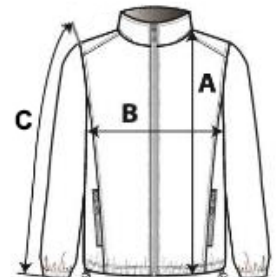

100% Polyester water repellent quilted micro poplin fabric

Welded seam detail

Highly windproof

Warmloft performance technology insulation

Special Features

Insulated grown on hood

Stretch binding to hood opening, cuffs and hem

2 zipped lower pockets

Easily compressible

TARIFF CODE: 62024010

SUGGESTED DECORATION

Embroidery, Heat transfer, Screen printing

COUNTRY OF ORIGIN

China

SIZE SPECIFICATION (CM)

	3XL
Pcs./📦	8
Body Length (A)	73.00
Chest Width (B)	64.00
Sleeve Length (C)	67,5

COLORS:

■ Black