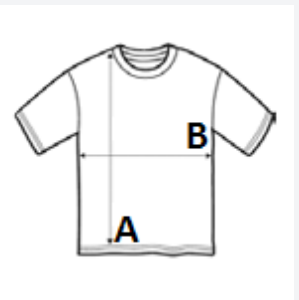

Ten button wrap over fastening

Mandarin collar

Double pen pocket

Coolchecker® back panel

TARIFF CODE: **62113310**

SUGGESTED DECORATION

Embroidery, Heat transfer, Screen printing

COUNTRY OF ORIGIN

Bangladesh

SIZE SPECIFICATION (CM)

	XS	S	M	L	XL	2XL	3XL	4XL
Pcs./📦	24	24	24	24	24	24	24	24
Body Length (A)	76.00	76.00	76.00	76.00	76.00	76.00	0.00	0.00
Chest Width (B)	48.00	52.00	56.00	60.00	64.00	68.00	0.00	0.00