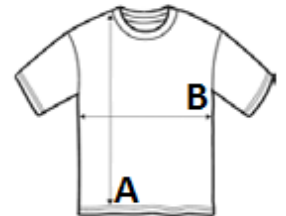

- Ten button wrap over fastening
- Mandarin collar
- Double pen pocket
- Coolchecker® back panel

TARIFF CODE: **62113310**

SUGGESTED DECORATION

Embroidery, Heat transfer, Screen printing

COUNTRY OF ORIGIN

Bangladesh

SIZE SPECIFICATION (CM)

	XS	S	M	L	XL	2XL	3XL	4XL
Pcs./☐	24	24	24	24	24	24	24	24
Body Length (A)	76.00	76.00	76.00	76.00	76.00	76.00	0.00	0.00
Chest Width (B)	48.00	52.00	56.00	60.00	64.00	68.00	0.00	0.00