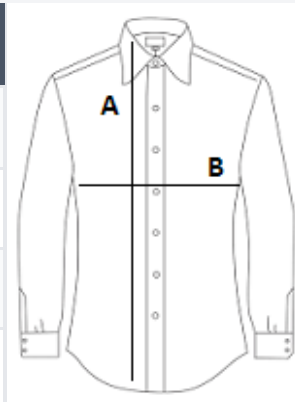

KARIBAN
PREMIUM

- 130 g/m²
- 100% Cotton
- No Label
- Washable at 40°C

2026 : p. 241
2025 : p. 115

MAIN FEATURES:

- 100% cotton
- Twill fabric
- Easy care (Easy care treatment)
- Superior quality 80x2 two-ply thread
- Upper back panel
- Invisible button placket
- Mother of pearl buttons
- 2-button round angle cuffs
- No brand label, only size label for easy decoration access

TARIFF CODE: **62063000**

COUNTRY OF ORIGIN
Tunisia

SIZE SPECIFICATION (CM)

	XS	S	M	L	XL	2XL	3XL
Pcs./📦	25	25	25	25	25	25	25
Body Length (A)	68.00	70.00	72.00	74.00	76.00	78.00	80.00
Chest Width (B)	46.50	49.50	52.50	55.50	58.50	61.50	64.50
Sleeve Length (C)	59.00	60.00	61.00	62.00	63.00	64.00	65.00