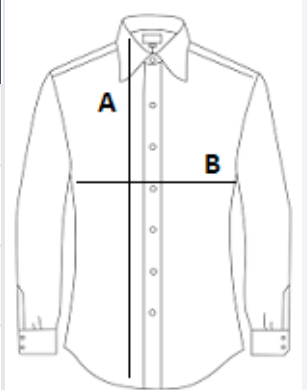

KARIBAN  
PREMIUM

130 g/m<sup>2</sup>

100% Cotton

No Label

Washable at 40°C

2026 : p. 241  
2025 : p. 115

MAIN FEATURES:

- 100% cotton
- Twill fabric
- Easy care (Easy care treatment)
- Superior quality 80x2 two-ply thread
- Upper back panel
- Invisible button placket
- Mother of pearl buttons
- 2-button round angle cuffs
- No brand label, only size label for easy decoration access

TARIFF CODE: 62063000

COUNTRY OF ORIGIN

Tunisia

SIZE SPECIFICATION (CM)

	XS	S	M	L	XL	2XL	3XL
Pcs./📦	25	25	25	25	25	25	25
Body Length (A)	68.00	70.00	72.00	74.00	76.00	78.00	80.00
Chest Width (B)	46.50	49.50	52.50	55.50	58.50	61.50	64.50
Sleeve Length (C)	59.00	60.00	61.00	62.00	63.00	64.00	65.00