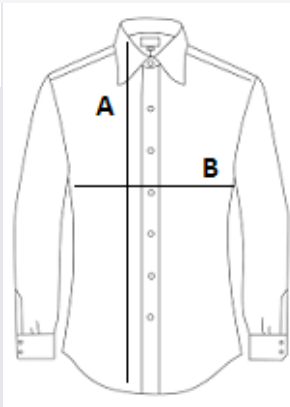

100% cotton

Twill fabric

Easy care (Easy care treatment)

Superior quality 80x2 two-ply thread

Cutaway collar with removable frame

Mother of pearl buttons

Upper back panel

2 darts in the back

Slim fit

2-button round angle cuffs

Inserts on the sides

No brand label, only size label for easy decoration access

TARIFF CODE: 62052000

COUNTRY OF ORIGIN

Türkiye

SIZE SPECIFICATION (CM)

	S	M	L	XL	2XL	3XL	4XL
Pcs./📦	25	25	25	25	25	25	25
Body Length (A)	74.00	76.00	78.00	80.00	82.00	84.00	86.00
Chest Width (B)	50.50	53.50	56.50	59.50	62.50	65.50	68.50
Sleeve Length (C)	65.00	66.00	67.00	68.00	69.00	70.00	71.00