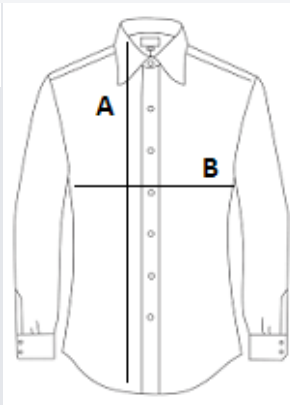

## MAIN FEATURES:

100% cotton

Twill fabric

Easy care (Easy care treatment)

Superior quality 80x2 two-ply thread

Cutaway collar with removable frame

Mother of pearl buttons

Upper back panel

2 darts in the back

Slim fit

2-button round angle cuffs

Inserts on the sides

No brand label, only size label for easy decoration access

TARIFF CODE: 62052000

## SIZE SPECIFICATION (CM)

	S	M	L	XL	2XL	3XL	4XL
Pcs./📦	25	25	25	25	25	25	25
Body Length (A)	74.00	76.00	78.00	80.00	82.00	84.00	86.00
Chest Width (B)	50.50	53.50	56.50	59.50	62.50	65.50	68.50
Sleeve Length (C)	65.00	66.00	67.00	68.00	69.00	70.00	71.00