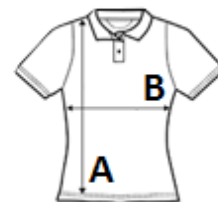

TARIFF CODE: 61062000

SUGGESTED DECORATION

Sublimation

COUNTRY OF ORIGIN

Bangladesh

SIZE SPECIFICATION (CM)

	S	M	L	XL
Pcs./📦	25	25	25	25
Body Length (A)	62.30	63.80	65.80	68.05
Chest Width (B)	43.60	45.60	47.60	50.60
Sleeve Length (C)	11.00	11.80	12.50	14.00