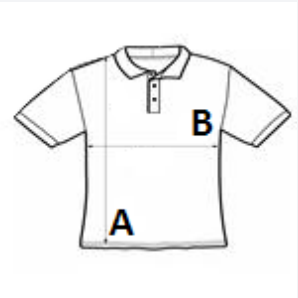

TARIFF CODE: 61052010

SUGGESTED DECORATION  
Sublimation

COUNTRY OF ORIGIN  
Bangladesh

SIZE SPECIFICATION (CM)

	S	M	L	XL	2XL	3XL
Pcs./📦	25	25	25	25	25	25
Body Length (A)	68.70	70.70	72.70	74.70	77.45	80.20
Chest Width (B)	48.50	51.50	54.50	57.50	61.50	65.50
Sleeve Length (C)	21.35	22.35	23.35	24.35	25.85	27.35