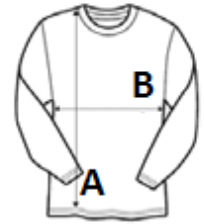

Quick-drying lightweight fabric

Crew neck with neck tape

Twin needle finishing at the neck, cuffs and hem

TARIFF CODE: **61099020**

SUGGESTED DECORATION

Sublimation

COUNTRY OF ORIGIN

China, Bangladesh, Ethiopia

SIZE SPECIFICATION (CM)

	S	M	L	XL	2XL
Pcs./📦	25	25	25	25	25
Body Length (A)	68.75	70.75	72.75	74.75	77.50
Chest Width (B)	48.00	51.00	54.00	57.00	61.00
Sleeve Length (C)	61.00	63.00	65.00	67.00	69.25

COLORS: