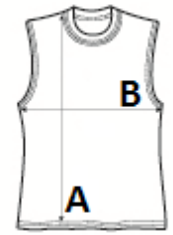

TARIFF CODE: 61099020

SUGGESTED DECORATION

Sublimation

COUNTRY OF ORIGIN

China, Bangladesh, Ethiopia

SIZE SPECIFICATION (CM)

	XS	S	M	L	XL	2XL	3XL
Pcs./📦	50	50	50	50	50	50	50
Body Length (A)	68.00	70.00	72.00	74.00	76.00	78.00	80.00
Chest Width (B)	44.00	47.00	50.00	53.00	56.00	59.00	62.00