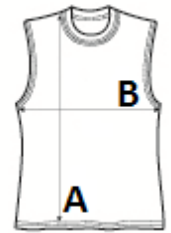

TARIFF CODE: 61099020

SUGGESTED DECORATION

Sublimation

COUNTRY OF ORIGIN

China, Bangladesh, Ethiopia

SIZE SPECIFICATION (CM)

	XS	S	M	L	XL	2XL	3XL
Pcs./📦	50	50	50	50	50	50	50
Body Length (A)	68.00	70.00	72.00	74.00	76.00	78.00	80.00
Chest Width (B)	44.00	47.00	50.00	53.00	56.00	59.00	62.00