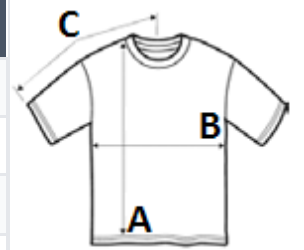

Taped V-neck

Set-in sleeves

Contrasting chest yokes, neck and cuffs

(Example of branding, sold blank)

TARIFF CODE: 61099020

SUGGESTED DECORATION

Sublimation

COUNTRY OF ORIGIN

Bangladesh, Pakistan

SIZE SPECIFICATION (CM)

	S	M	L	XL	2XL	3XL
Pcs./📦	50	50	50	50	50	50
Body Length (A)	71.00	73.00	75.00	77.00	79.00	81.00
Chest Width (B)	50.00	53.00	56.00	59.00	62.00	65.00
Sleeve Length (C)	22.50	23.25	24.00	24.75	25.50	26.25