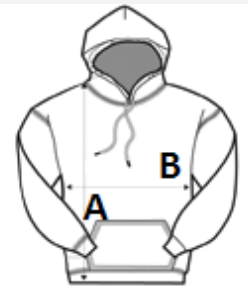

Brushed fleece

Contrasting raglan sleeves and hood

Matching mesh lined hood

Kangaroo pockets with fluorescent phone pocket

Earphone access

Double layer 2x2 ribbed cuffs and hem

TARIFF CODE: 61103099

COUNTRY OF ORIGIN

Bangladesh

SIZE SPECIFICATION (CM)

	6/8	8/10	10/12	12/14
Pcs./📦	16	16	16	16
Body Length (A)	47.75	53.50	58.50	63.50
Chest Width (B)	36.50	39.00	42.50	46.00
Sleeve Length (C)	49.50	55.00	60.75	66.50

COLORS: