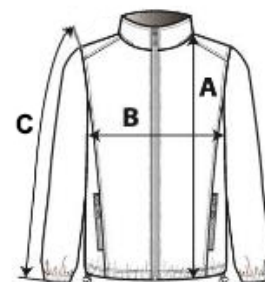

PROACT.®

80 g/m² 100% Polyester Full zip Tear-Away Label

2026 : p. 413
2025 : p. 349

MAIN FEATURES:

- 100% mat 210T PU-coated polyester
- Waterproof fabric 1500 mm
- Waterproof heat-sealed shoulder seams and hood
- 2 zipped side pockets and zip puller
- 2 inner pockets
- Front fastening with contrasting zip
- Adjustable hood with stoppers in collar with tearrelease placket
- Elasticated cuffs
- Detachable brand label

TARIFF CODE: 62024010

COUNTRY OF ORIGIN

China

SIZE SPECIFICATION (CM)

	S	M	L	XL	2XL
Pcs./📦	50	50	50	50	50
Body Length (A)	77,00	79,00	81,00	83,00	85,00
Chest Width (B)	58,00	61,00	64,00	67,00	70,00
Sleeve Length (C)	61,50	63,00	64,50	66,00	67,50