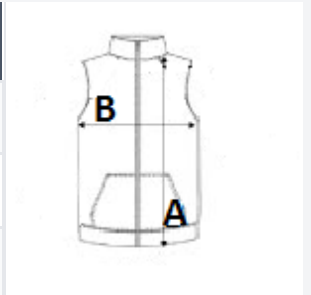

TARIFF CODE: 62024010

COUNTRY OF ORIGIN

China

SIZE SPECIFICATION (CM)

	6/8	8/10	10/12	12/14
Pcs./☒	15	15	15	15
Body Length (A)	47.50	53.00	57.50	62.50
Chest Width (B)	39.50	42.50	45.50	48.50

COLORS:

■ Black