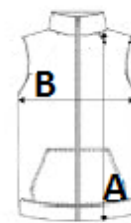

TARIFF CODE: 62024010

COUNTRY OF ORIGIN

China

SIZE SPECIFICATION (CM)

	6/8	8/10	10/12	12/14
Pcs./☐	15	15	15	15
Body Length (A)	47.50	53.00	57.50	62.50
Chest Width (B)	39.50	42.50	45.50	48.50

COLORS:

- Black
- Navy