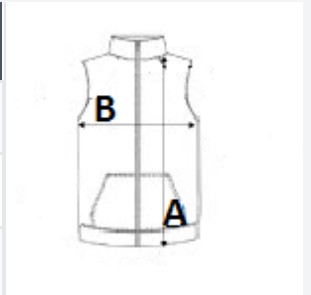

TARIFF CODE: 62024010

SUGGESTED DECORATION

Embroidery

COUNTRY OF ORIGIN

China

SIZE SPECIFICATION (CM)

	XS	S	M	L	XL	2XL	3XL
Pcs./📦	15	15	15	15	15	15	15
Body Length (A)	69.50	71.50	73.50	75.50	77.50	79.50	81.50
Chest Width (B)	51.00	54.00	57.00	60.00	63.00	66.00	69.00