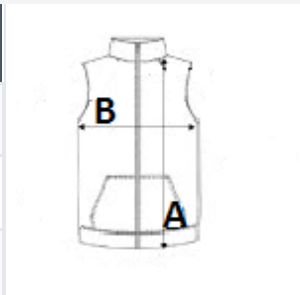

TARIFF CODE: **61023090**

COUNTRY OF ORIGIN

China

SIZE SPECIFICATION (CM)

	XS	S	M	L	XL	2XL	3XL
Pcs./📦	15	15	15	15	15	15	15
Body Length (A)	66.00	68.00	70.00	72.00	74.00	76.00	78.00
Chest Width (B)	46.00	49.00	52.00	55.00	58.00	61.00	64.00