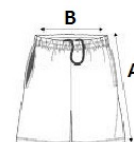

PA161 KID'S BASKET BALL SHORTS
Outlet

PROACT.®

MAIN FEATURES

- 150 g/m²
- 100% polyester
- Elasticated waist with drawstring
- Contrast piping on front and back stitching
- Twin needle finishing at hem

Country Of Origin:

China

SIZE SPECIFICATION (CM)

| | 4/6 | 6/8 | 8/10 | 10/12 | 12/14 |
|------------------------|-----|-----|------|-------|-------|
| Pcs./ | 25 | 25 | 25 | 25 | 25 |
| Waist Width (B) | | 30 | 31 | 32 | 33 |
| Outseam (A) | | 37 | 41 | 45 | 49 |
| Hip Width (C) | | 40 | 42 | 44 | 46 |