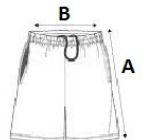

SIZE SPECIFICATION (CM)

	XS	S	M	L	XL	2XL	3XL
Pcs./	25	25	25	25	25	25	25
Waist Width (B)	31	33	35	37	39	41	43
Outseam (A)	55	56	58	59	61	62	64
Hip Width (C)	50	53	56	59	62	65	68