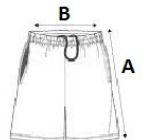

# PROACT.®

**MAIN FEATURES**

- 150 g/m<sup>2</sup>
- 100% polyester
- Elasticated waist with drawcord
- Contrast piping at the front and back
- Twin needle finishing at the hem

**Suggested Decoration:**

Sublimation

**Country Of Origin:**

China

**SIZE SPECIFICATION (CM)**

	<b>XS</b>	<b>S</b>	<b>M</b>	<b>L</b>	<b>XL</b>	<b>2XL</b>	<b>3XL</b>
<b>Pcs./</b>	25	25	25	25	25	25	25
<b>Waist Width (B)</b>	31	33	35	37	39	41	43
<b>Outseam (A)</b>	55	56	58	59	61	62	64
<b>Hip Width (C)</b>	50	53	56	59	62	65	68