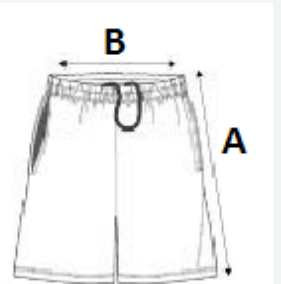

TARIFF CODE: 62046390

SUGGESTED DECORATION

Sublimation

COUNTRY OF ORIGIN

China, Bangladesh, Ethiopia

SIZE SPECIFICATION (CM)

	XS	S	M	L	XL	2XL	3XL
Pcs./☐	25	25	25	25	25	25	25
Waist Width (B)	29.00	30.00	32.00	35.00	38.00	42.00	46.00
Outseam (A)	43.00	45.00	47.00	49.00	50.00	52.00	54.00
Hip Width (C)	47.30	50.20	53.10	56.00	58.90	62.65	66.45