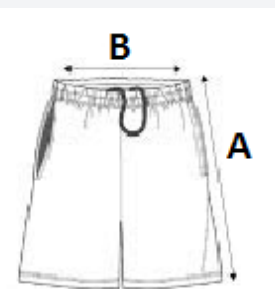

PROACT.®

110 g/m² 100% Polyester Pocket Washable at 30°C

2026 : p. 329
2025 : p. 303

MAIN FEATURES:

- 100% polyester microfibre
- Peached fabric
- Elasticated waist with inner drawcord
- Meshed inner briefs
- 2 side pockets and 1 side pocket with flap and eyelet
- Contrast topstich

TARIFF CODE: 62046390

COUNTRY OF ORIGIN
Bangladesh, Ethiopia

SIZE SPECIFICATION (CM)

	XS	S	M	L	XL	2XL	3XL
Pcs./📦	25	25	25	25	25	25	25
Waist Width (B)	31.00	33.00	36.00	39.00	42.00	45.00	47.00
Inseam (A)	15.75	16.50	17.25	18.00	18.75	19.50	20.25
Outseam (A)	38.50	40.00	41.50	43.00	44.50	46.00	47.50
Hip Width (C)	47.00	50.00	53.00	56.00	59.00	62.00	65.00