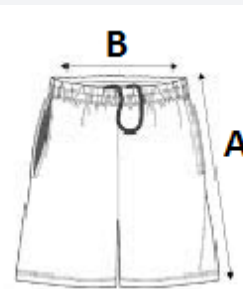

Elasticated belt with flat drawstring

2 open side slits and matching band at hem

Detachable brand label

TARIFF CODE: **61046300**

COUNTRY OF ORIGIN

China

SIZE SPECIFICATION (CM)

	S	M	L	XL	2XL
Pcs./📦	50	50	50	50	50
Waist Width (B)	34,00	36,00	38,00	41,00	44,00
Outseam (A)	50,00	50,75	51,50	52,25	53,00