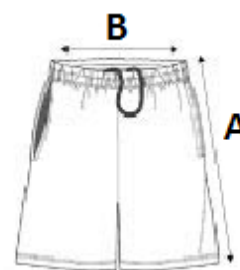

## MAIN FEATURES:

92% polyester / 8% elastane

Stretchy fabric

Ultra-comfortable elasticated belt and flat drawstring

Small inner pocket on right belt

2 open side slits and twin-needle finish on hem

Detachable brand label

## SIZE SPECIFICATION (CM)

	XS	S	M	L	XL	2XL
Pcs./📦	50	50	50	50	50	50
Waist Width (B)	33.00	35.00	37.00	40.00	43.00	46.00
Outseam (A)	34.50	35.25	36.00	36.75	37.50	38.25
Inseam	9.00	9.00	9.00	9.00	9.00	9.00