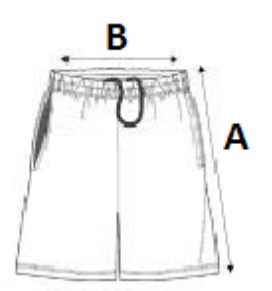

Elasticated waistband with drawstring

Coverstitching on panels

Twin needle hem

TARIFF CODE: **61046300**

SUGGESTED DECORATION

Sublimation

COUNTRY OF ORIGIN

Bangladesh

SIZE SPECIFICATION (CM)

	XS	S	M	L	XL
Pcs./☐	50	50	50	50	50
Waist Width (B)	31.00	34.00	37.00	40.00	43.00
Inseam (A)	12.25	13.25	14.25	15.25	16.25
Outseam (A)	33.75	35.25	36.75	38.25	39.75
Hip Width (C)	42.00	45.00	48.00	51.00	54.00