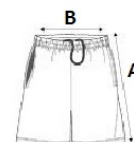

2 zipped decorative side pockets, mesh knit pocket bag and a contrasting fluorescent phone pocket

1 patch back pocket

Twin needle hem

Certifications:

STANDARD
100

Country Of Origin:

Bangladesh

2026 : p. 324

2025 : p. 294

SIZE SPECIFICATION (CM)

	XS	S	M	L	XL	2XL	3XL
Pcs./📦	20	20	20	20	20	20	20
Waist Width (B)	33	35	37	39	42	45	48
Inseam (A)	27.20	27.40	27.60	27.80	28	28.20	28.40
Outseam (A)	51	52	53	54	55	56	57
Hip Width (C)	45	48	51	54	57	60	63