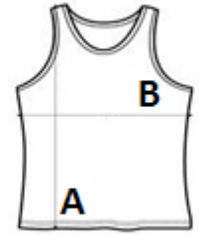

Twin needle finishing at the hem

TARIFF CODE: **61143000**

SUGGESTED DECORATION

Sublimation

COUNTRY OF ORIGIN

India, Bangladesh, Pakistan

SIZE SPECIFICATION (CM)

	S/M	L/XL	2XL/3XL
Pcs./📦	50	50	50
Body Length (A)	67.00	71.00	75.00
Chest Width (B)	53.00	59.00	65.00