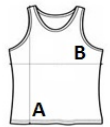

PA043 MULTI-SPORTS LIGHT MESH BIB**PROACT.**[®]**MAIN FEATURES**

90 g/m²
 100% polyester
 Mesh knit
 Twin needle finishing at the hem

Suggested Decoration:

Sublimation

Country Of Origin:

India, Bangladesh, Pakistan

2026 : p. 320

2025 : p. 290

**SIZE SPECIFICATION (CM)**

	S/M	L/XL	2XL/3XL
Pcs./	50	50	50
Body Length (A)	67	71	75
Chest Width (B)	53	59	65

**COLORS:**

Black	Fluorescent Green	Fluorescent Pink	Fluorescent Yellow	Spicy Orange	Sporty Navy
Sporty Purple	Sporty Red	Sporty Royal Blue	Sporty Sky Blue	White	