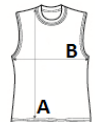

PA042 MULTI-SPORTS REVERSIBLE BIB

PROACT.®

MAIN FEATURES

90 g/m²
 100% polyester
 Mesh knit
 2 stitched layers - 90 gsm each

Country Of Origin:

India, Bangladesh, Pakistan

2026 : p. 320

2025 : p. 290

SIZE SPECIFICATION (CM)

	S/M	L/XL	2XL/3XL
Pcs./📦	50	50	50
Body Length (A)	67	71	75
Chest Width (B)	53	59	65

COLORS:

■ Fluorescent Pink/Sporty Sky Blue
 ■ Fluorescent Yellow/Sporty Royal Blue
 ■ Spicy Orange/Black
 ■ Sporty Navy/White
 ■ Sporty Red/Fluorescent Green
 ■ Sporty Red/Sporty Yellow