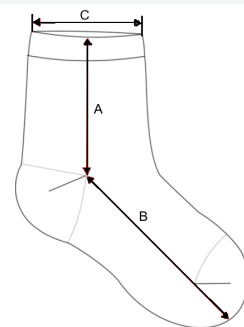

TARIFF CODE: 61159500

COUNTRY OF ORIGIN

China

SIZE SPECIFICATION (CM)

	35/38	39/42	43/46
Pcs./📦	100	100	100
Sock height from top edge to heel (A)	16,50	17,50	18,50
Feet length from heel to sock extremity (B)	17,00	19,00	21,00
Sock opening width (relaxed) (C)	7,50	8,00	8,50